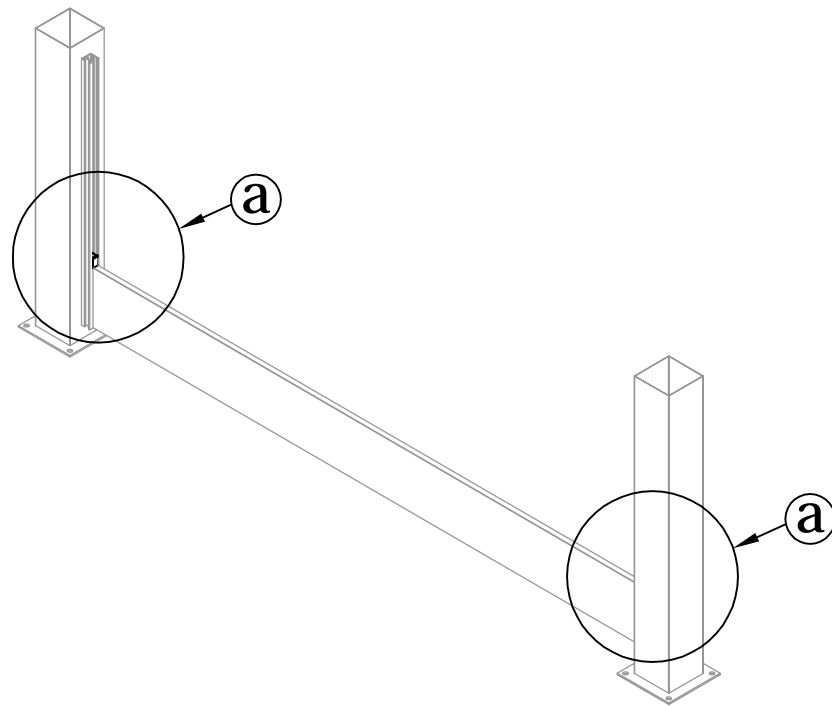

CASANOOV

CLOTURE VOGEL 190H90

2-3H

x2

STI-000074

[x1]

FR

EN

1	 Gd-C1 [x2]	 Gd-5 [x2]	 Gd-C8 [x4]	
---	---	--	--	--

X2

X2

2	 Gd-7 [x8]			
---	--	--	--	--

X2

3	 Gd-C3 [x2]	 Gd-C8 [x8]		
---	---	---	--	--

X2

4	 Gd-B2 [x1]	 Gd-C9[x4]		
----------	---	--	--	--

5	 Gd-8 [x2]			
----------	--	--	--	--

6	 Gd-B2 [x3]	 Gd-C9[x12]	 Gd-8 [x4]	
----------	---	---	--	--

7	 Gd-C4 [x2]			
---	---	--	--	--

8	 Gd-6 [x2]			
---	--	--	--	--

9	 Gd-C9 [x4]			
---	---	--	--	--

10	 Gd-L [x1]	 Gd-R [x1]		
----	--	--	--	--