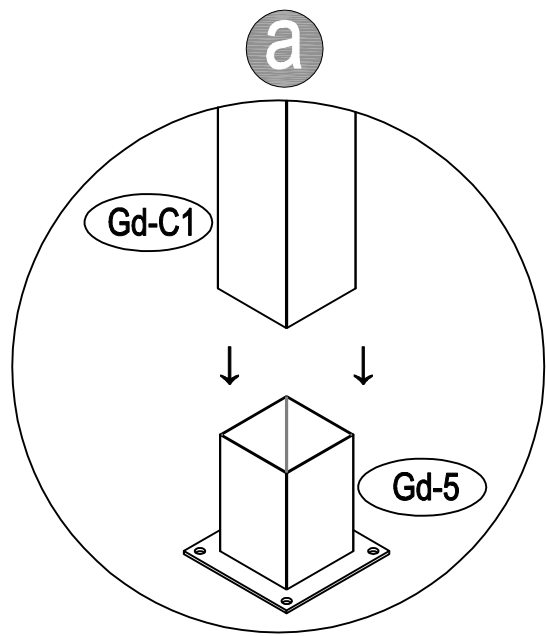

CASANOOV

CLOTURE VOGEL 190H90

2-3H

x2

STI-000074

[x1]

FR

EN

ES

DE

IT

NL

PL

Gd-C1		769mm	x2	1/1
Gd-B2		1665mm	x4	1/1
Gd-C3		689mm	x2	1/1
Gd-C4		689mm	x2	1/1
Gd-8		23mm	x6	1/1
Gd-5		153X153mm	x2	1/1
Gd-6		125X125mm	x2	1/1
Gd-7		M10x60mm	x8	1/1
Gd-L		27x25mm	x1	1/1
Gd-R		27x25mm	x1	1/1
Gd-C8		ST5x16mm	x12	1/1
Gd-C9		ST4x13mm	x20	1/1

1	 Gd-C1 [x2]	 Gd-5 [x2]	 Gd-C8 [x4]	
---	---	--	--	--

X2

X2

2	 Gd-7 [x8]			
---	--	--	--	--

X2

3	 Gd-C3 [x2]	 Gd-C8 [x8]		
---	---	---	--	--

X2

4	 Gd-B2 [x1]	 Gd-C9[x4]		
----------	---	--	--	--