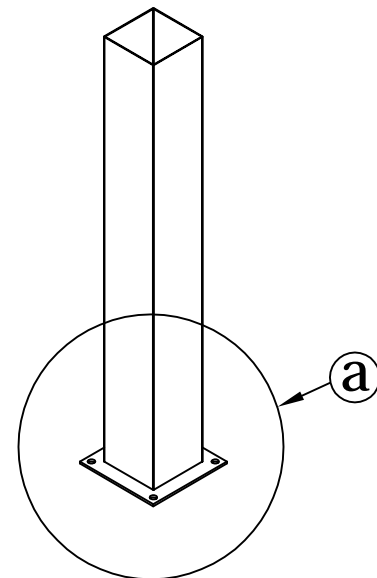

CASANOOV

CLOTURE VOGEL 190H90

2-3H

x2

STI-000074

[x1]

FR

EN

ES

DE

IT

NL

PL

Gd-C1		769mm	x2	1/1
Gd-B2		1665mm	x4	1/1
Gd-C3		689mm	x2	1/1
Gd-C4		689mm	x2	1/1
Gd-8		23mm	x6	1/1
Gd-5		153X153mm	x2	1/1
Gd-6		125X125mm	x2	1/1
Gd-7		M10x60mm	x8	1/1
Gd-L		27x25mm	x1	1/1
Gd-R		27x25mm	x1	1/1
Gd-C8		ST5x16mm	x12	1/1
Gd-C9		ST4x13mm	x20	1/1

1	 Gd-C1 [x2]	 Gd-5 [x2]	 Gd-C8 [x4]	
---	---	--	--	--

X2

X2

2	 Gd-7 [x8]			
---	--	--	--	--

X2

3	 Gd-C3 [x2]	 Gd-C8 [x8]		
---	---	---	--	--

X2

4	 Gd-B2 [x1]	 Gd-C9[x4]		
----------	---	--	--	--