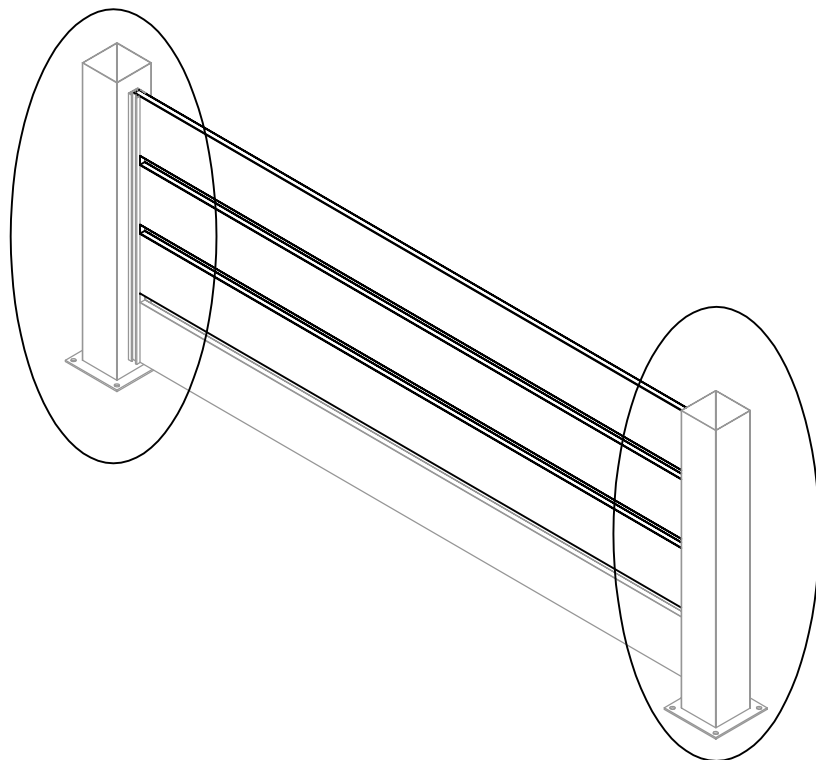

CASANOOV

CLOTURE VOGEL 190H90

2-3H

x2

STI-000074

[x1]

FR

EN

1	 Gd-C1 [x2]	 Gd-5 [x2]	 Gd-C8 [x4]	
---	---	--	--	--

X2

X2

2	 Gd-7 [x8]			
---	--	--	--	--

X2

3	 Gd-C3 [x2]	 Gd-C8 [x8]		
---	---	---	--	--

X2

4	 Gd-B2 [x1]	 Gd-C9[x4]		
----------	---	--	--	--

5	 Gd-8 [x2]			
----------	--	--	--	--

6	 Gd-B2 [x3]	 Gd-C9[x12]	 Gd-8 [x4]	
----------	---	---	--	--

7	 Gd-C4 [x2]			
---	---	--	--	--

8	 Gd-6 [x2]			
---	--	--	--	--

9	 Gd-C9 [x4]			
---	---	--	--	--

10	 Gd-L [x1]	 Gd-R [x1]		
----	--	--	--	--